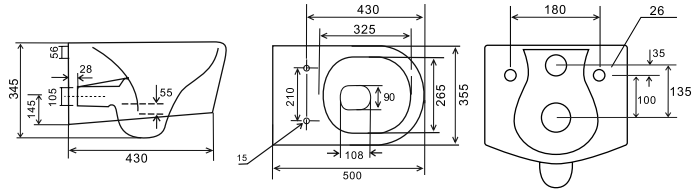

300/T/028-00-00

SELENE

Wall-hung toilet bowls LATONA • SELENE • TEJA

- intended for the pre-wall installation systems
- rimless toilet bowls
- aesthetic and easy to clean
- with dedicated toilet slow-close seats
- easy toilet seat take-out function