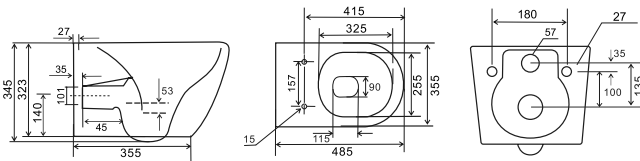

Підвісні унітази LATONA • SELENE • TEJA

- призначені для інсталяцій прихованого монтажу
- безобідкового типу з прихованим монтажем
- естетичні і легкі в підтримуванні чистоти
- в комплекті зі спеціальними сидіннями
- легкий монтаж і демонтаж сидіння унітазу

T/018/0/K